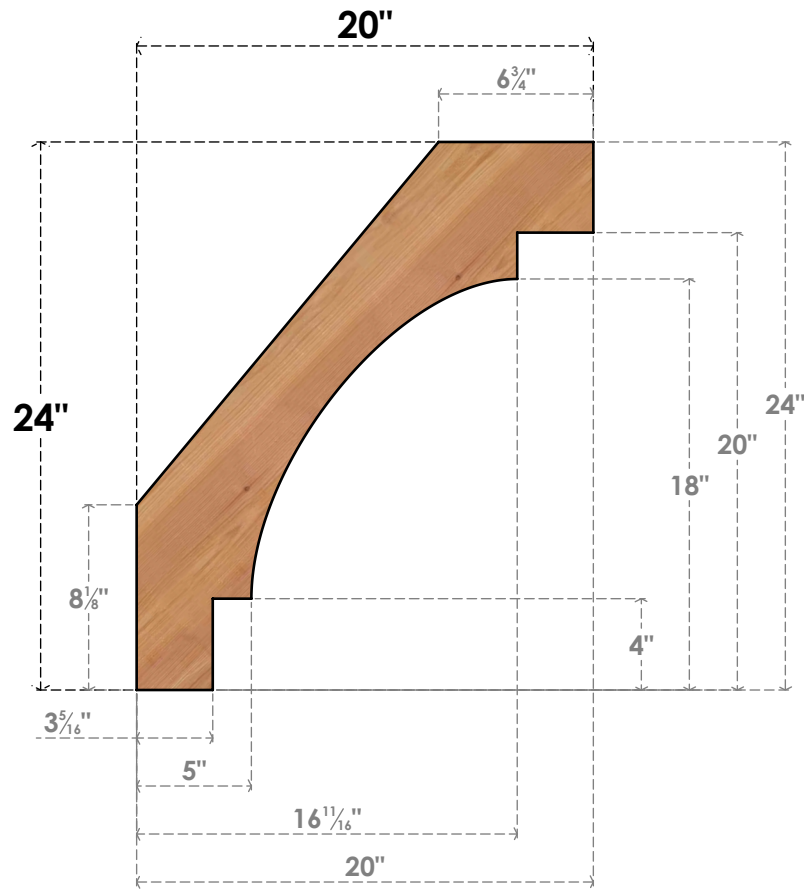

# BRC06X20X24MRC00SWR

5 1/2"W X 20"D X 24"H MERCED SMOOTH BRACE, WESTERN RED CEDAR

**SIDE**

**FRONT**

EKENA MILLWORK  
 2300 WEST MAIN ST.  
 CLARKSVILLE, TX 75426  
 TOLL FREE: 866-607-0453  
 WWW.EKENAMILLWORK.COM

**NOTES**

1. INSTALLATION TO BE COMPLETED IN ACCORDANCE WITH MANUFACTURER'S SPECIFICATIONS.
2. DRAWING MAY NOT BE TO SCALE
3. THIS DRAWING IS INTENDED FOR DESIGN AND PLANNING PURPOSES ONLY.
4. ALL INFORMATION CONTAINED HEREIN WAS CURRENT AT THE TIME OF DEVELOPMENT BUT MUST BE REVIEWED AND APPROVED BY THE PRODUCT MANUFACTURER TO BE CONSIDERED ACCURATE.
5. PRODUCTS ARE NOT KILN DRIED. THIS ITEM IS UNIQUE AND WILL CONTAIN THE NATURAL VARIATIONS THAT THE WOOD SPECIES OFFERS. THIS MAY RESULT IN VARIATIONS UP TO 1/4"